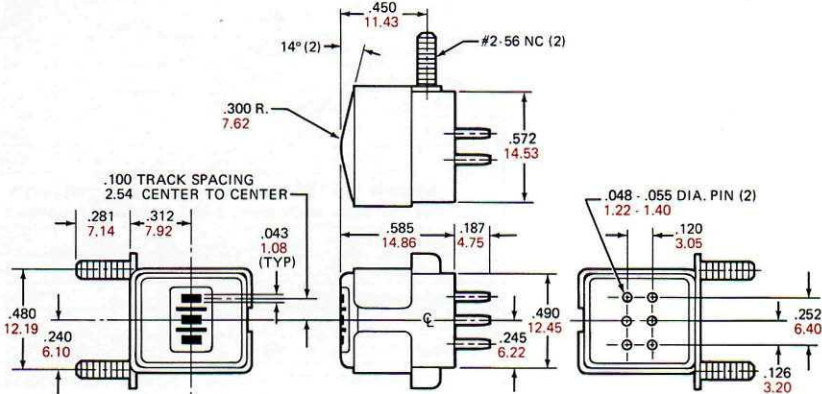

HEAD WITH BASE MOUNT CONFIGURATION

HEAD WITH SIDE MOUNT CONFIGURATION

HEAD WITH REAR MOUNT CONFIGURATION

UNSHIELDED LEADS

COLOR CODE:
TOP TRACK: RED/ORANGE
CENTER TRACK: YELLOW/BLUE
BOTTOM TRACK: WHITE/BLACK

SHIELDED LEADS

* 12" LEAD LENGTH STANDARD, SPECIAL LENGTHS FURNISHED UPON REQUEST.