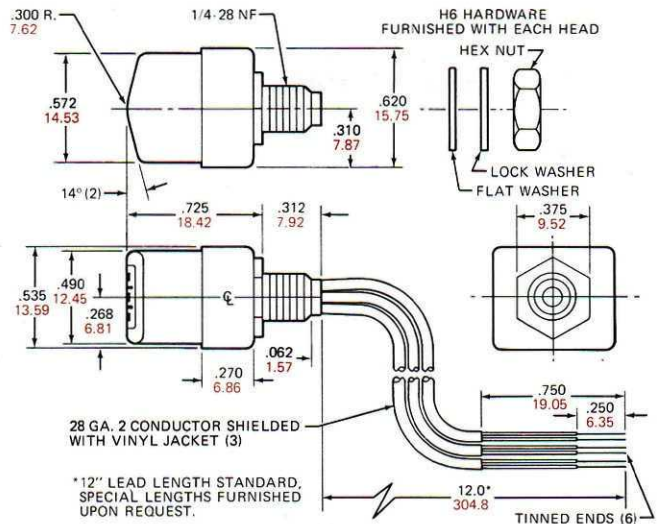

HEAD WITH BASE MOUNT CONFIGURATION

HEAD WITH SIDE MOUNT CONFIGURATION

HEAD WITH REAR MOUNT CONFIGURATION

UNSHIELDED LEADS

COLOR CODE:
TOP TRACK: RED/ORANGE
CENTER TRACK: YELLOW/BLUE
BOTTOM TRACK: WHITE/BLACK

SHIELDED LEADS

* 12" LEAD LENGTH STANDARD, SPECIAL LENGTHS FURNISHED UPON REQUEST.