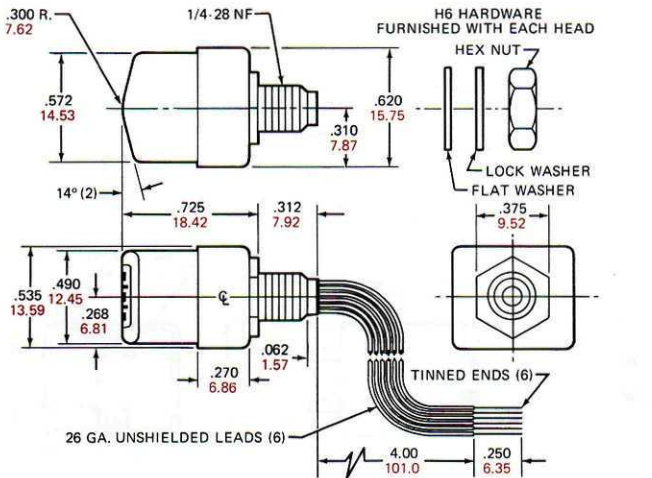

HEAD WITH BASE MOUNT CONFIGURATION

HEAD WITH SIDE MOUNT CONFIGURATION

HEAD WITH REAR MOUNT CONFIGURATION

UNSHIELDED LEADS

COLOR CODE:
TOP TRACK: RED/ORANGE
CENTER TRACK: YELLOW/BLUE
BOTTOM TRACK: WHITE/BLACK

SHIELDED LEADS

* 12" LEAD LENGTH STANDARD, SPECIAL LENGTHS FURNISHED UPON REQUEST.