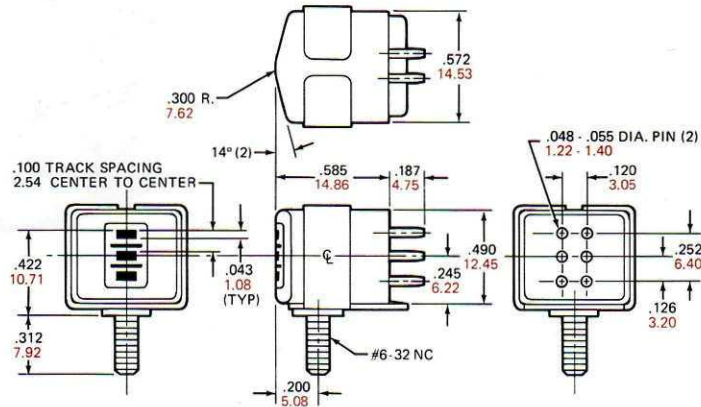

HEAD WITH BASE MOUNT CONFIGURATION

HEAD WITH SIDE MOUNT CONFIGURATION

HEAD WITH REAR MOUNT CONFIGURATION

UNSHIELDED LEADS

COLOR CODE:
TOP TRACK: RED/ORANGE
CENTER TRACK: YELLOW/BLUE
BOTTOM TRACK: WHITE/BLACK

SHIELDED LEADS

* 12" LEAD LENGTH STANDARD, SPECIAL LENGTHS FURNISHED UPON REQUEST.