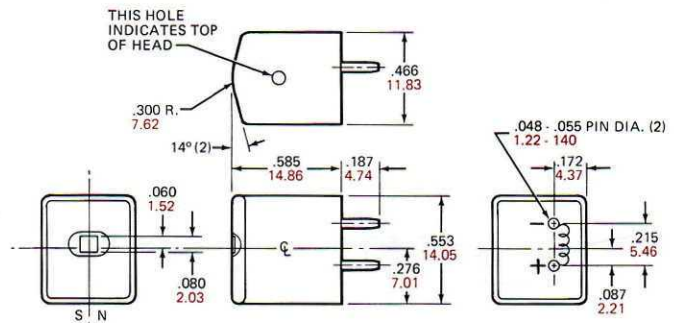

GIHY Half Track Mono R/P 0.080" SINGLE CHANNEL STANDARD SERIES

PHYSICAL CONFIGURATIONS

NOTE:
INCHES IN BLACK
MILLIMETERS IN COLOR

BASIC HEAD CONFIGURATION – NO MOUNT

HEAD WITH BASE MOUNT CONFIGURATION

SPECIFY: -B3U
TRACK ABOVE CENTER LINE

SPECIFY: -B3D
TRACK BELOW CENTER LINE