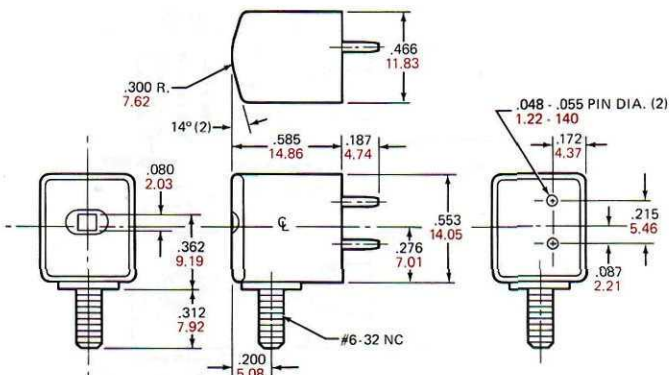

GIHY Half Track Mono R/P 0.080" SINGLE CHANNEL STANDARD SERIES

PHYSICAL CONFIGURATIONS

NOTE:
INCHES IN BLACK
MILLIMETERS IN COLOR

BASIC HEAD CONFIGURATION – NO MOUNT

HEAD WITH BASE MOUNT CONFIGURATION

SPECIFY: -B3U
TRACK ABOVE CENTER LINE

SPECIFY: -B3D
TRACK BELOW CENTER LINE