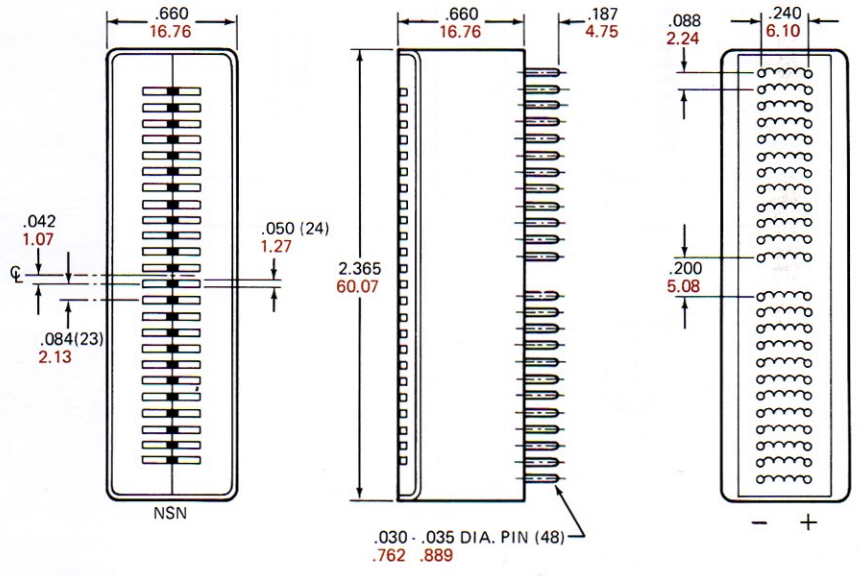

PHYSICAL CONFIGURATIONS

NOTE:
INCHES IN BLACK
MILLIMETERS IN COLOR

RECORD

PLAY

ERASE

NOTE: For Head Mounts see Page 23.