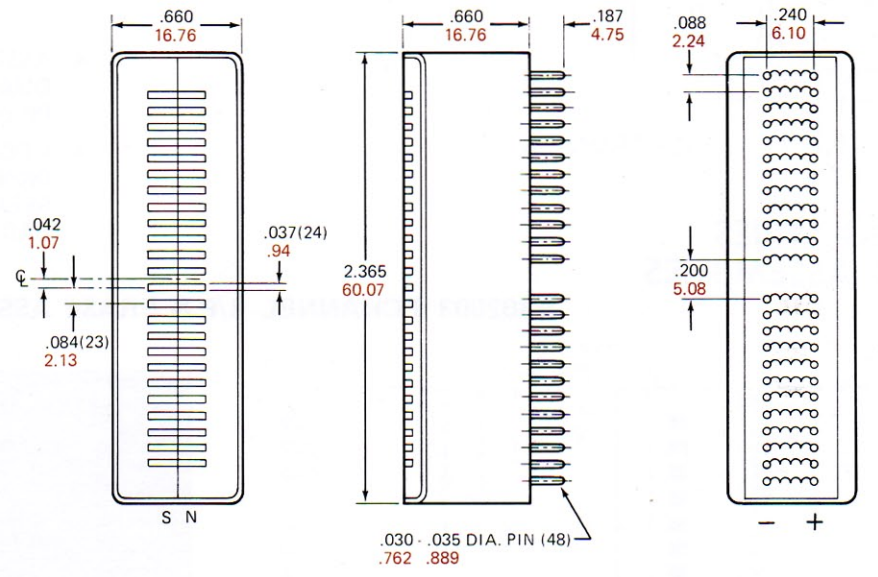

PHYSICAL CONFIGURATIONS

NOTE:
INCHES IN BLACK
MILLIMETERS IN COLOR

RECORD

PLAY

ERASE

NOTE: For Head Mounts see Page 23.