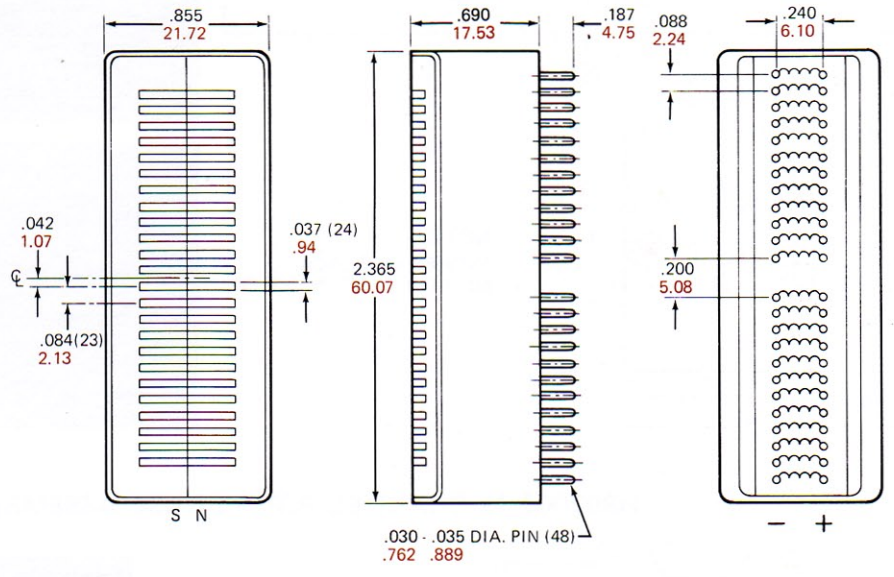

PHYSICAL CONFIGURATIONS

NOTE:
INCHES IN BLACK
MILLIMETERS IN COLOR

RECORD

PLAY

ERASE

NOTE: For Head Mounts see Page 23.