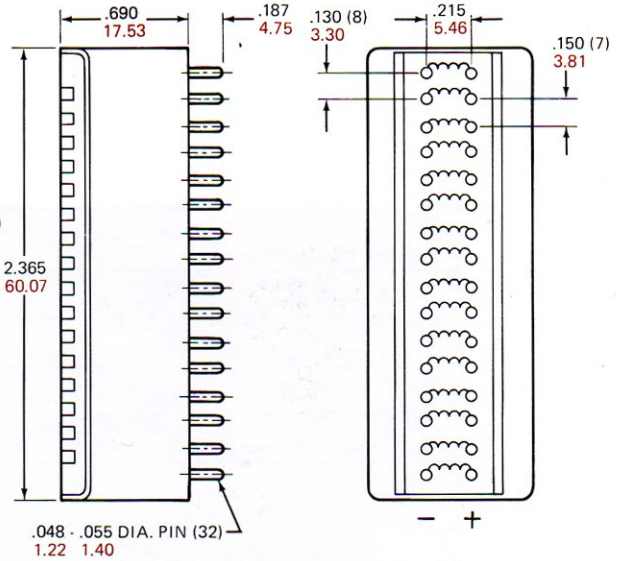

PHYSICAL CONFIGURATIONS

NOTE:
INCHES IN BLACK
MILLIMETERS IN COLOR

RECORD

PLAY

ERASE

NOTE: For Head Mounts see Page 13.