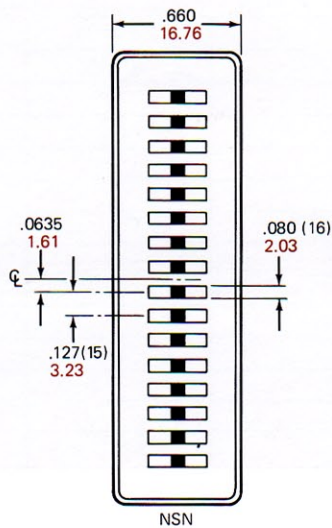

PHYSICAL CONFIGURATIONS

NOTE:
INCHES IN BLACK
MILLIMETERS IN COLOR

RECORD

PLAY

ERASE

NOTE: For Head Mounts see Page 13.