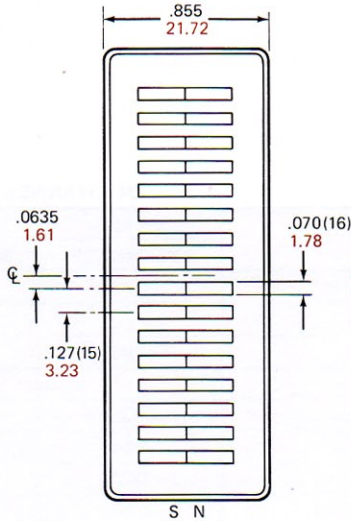

PHYSICAL CONFIGURATIONS

NOTE:
INCHES IN BLACK
MILLIMETERS IN COLOR

RECORD

PLAY

ERASE

NOTE: For Head Mounts see Page 13.