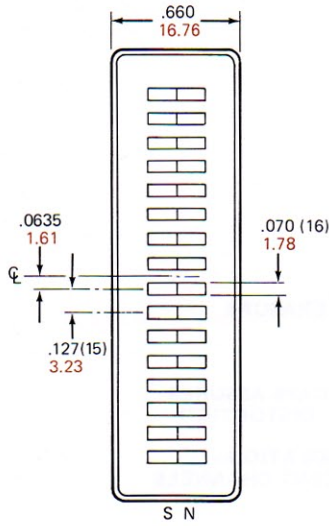

PHYSICAL CONFIGURATIONS

NOTE:
INCHES IN BLACK
MILLIMETERS IN COLOR

RECORD

PLAY

ERASE

NOTE: For Head Mounts see Page 13.