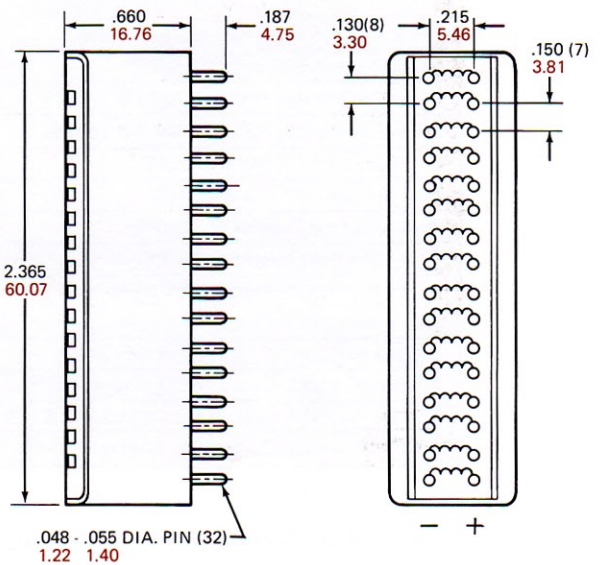

PHYSICAL CONFIGURATIONS

NOTE:
INCHES IN BLACK
MILLIMETERS IN COLOR

RECORD

PLAY

ERASE

NOTE: For Head Mounts see Page 13.