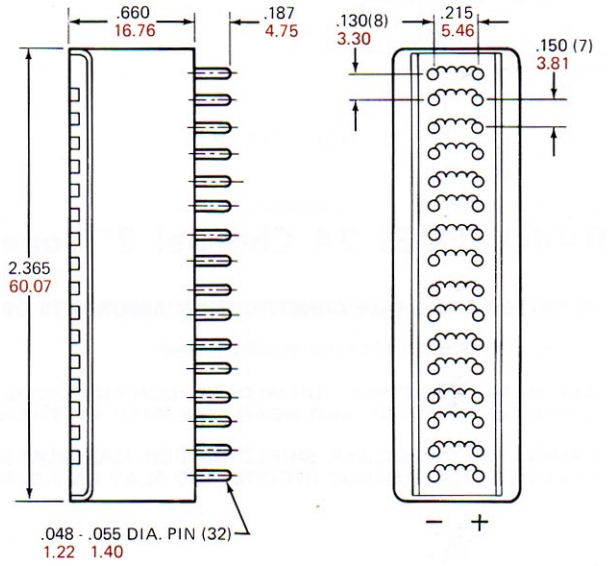

PHYSICAL CONFIGURATIONS

NOTE:
INCHES IN BLACK
MILLIMETERS IN COLOR

RECORD

PLAY

ERASE

NOTE: For Head Mounts see Page 13.