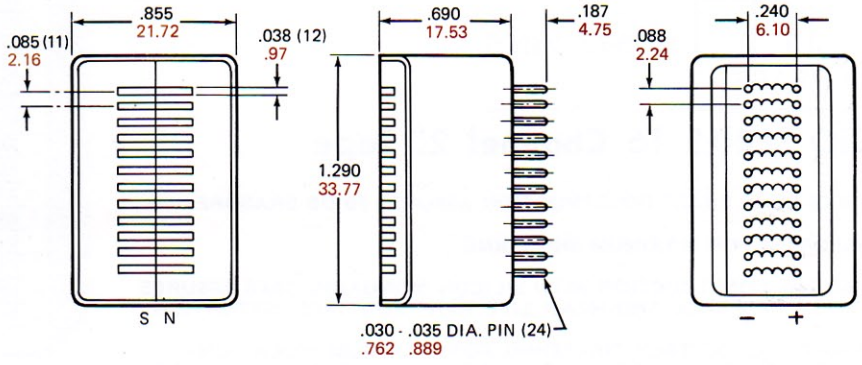

PHYSICAL CONFIGURATIONS

NOTE:
 INCHES IN BLACK
 MILLIMETERS IN COLOR

RECORD

PLAY

ERASE

NOTE: For Head Mounts see Page 23.