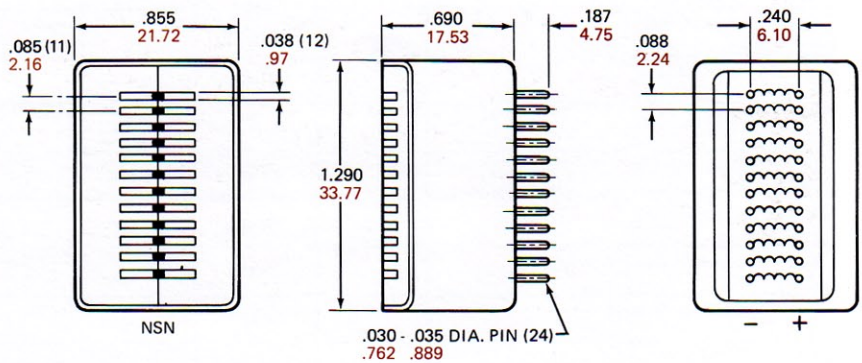

PHYSICAL CONFIGURATIONS

NOTE:
 INCHES IN BLACK
 MILLIMETERS IN COLOR

RECORD

PLAY

ERASE

NOTE: For Head Mounts see Page 23.