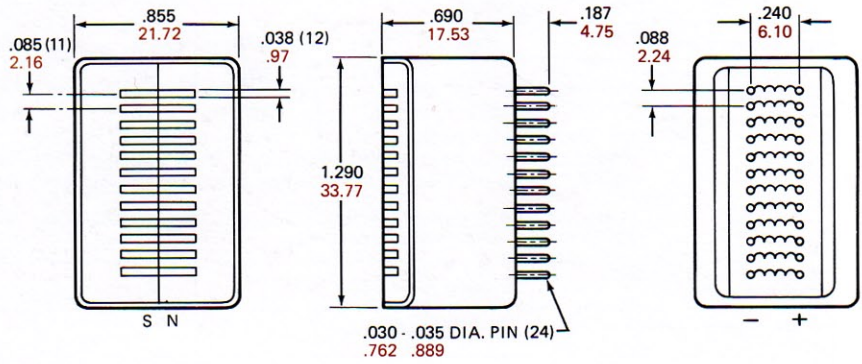

PHYSICAL CONFIGURATIONS

NOTE:
 INCHES IN BLACK
 MILLIMETERS IN COLOR

RECORD

PLAY

ERASE

NOTE: For Head Mounts see Page 23.